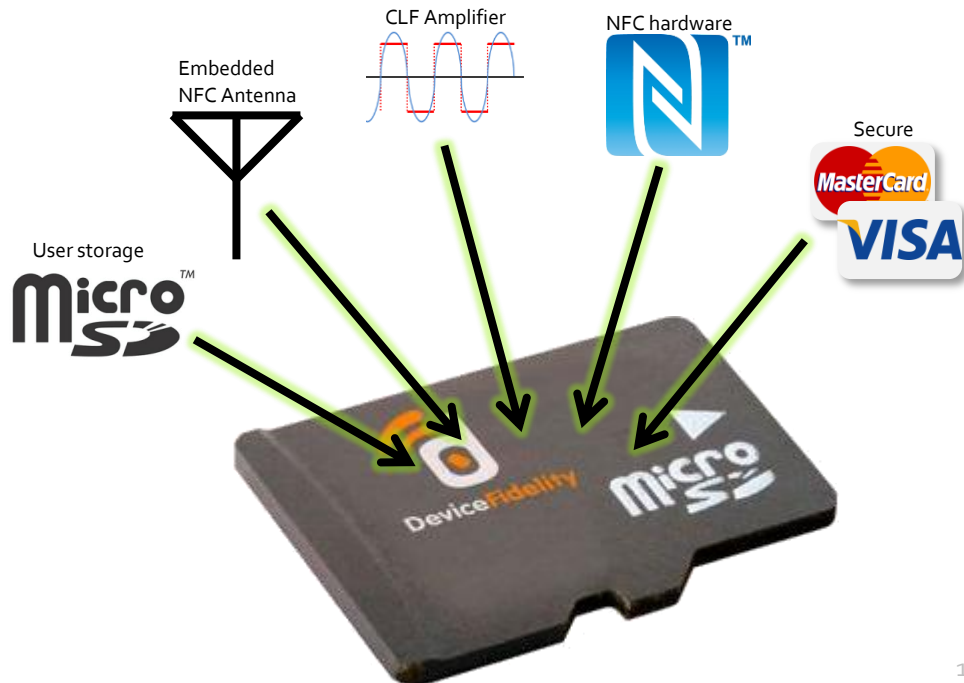

DeviceFidelity

CredenSE 2.10

Self-contained contactless
No range-extender

MAIN FEATURES

- Plug and play NFC card emulation for most phones
- NFC SE certified by Visa, MasterCard and CUP (pending)
- Mifare support including M4M
- High level APIs for Apps to communicate with the SE
- Compatible with DeviceFidelity and CUP APIs
- NFC RF control
- Supported by major TSM vendors.
- Support issuer and consumer centric models

4GB to 8GB
of user storage

10-2012

NFC CARD-EMULATION IN A MICROSD

CC EAL5+ PAYMENT NETWORKS CERTIFIED SECURE ELEMENT
available for use for NFC Applets and Host Applications.

Product Overview

DeviceFidelity patent-protected **CredenSE 2.10** is a self-contained NFC card emulation for microSD host devices that features a payment certified smartcard chip that runs JavaCard applets accessible from both host side and contactless interface.

CredenSE brings NFC card emulation and SE to any phones and adds the SE to NFC devices.

Consumer Centric Benefits

- Device Independent: compatible with most devices with microSD
- Independent from type of subscriber voice and data plan.
- Dedicated security domains for multiple independent services
- Removable and portable

Service Delivery Made Easy

- Issuance:
  - Personalized (no TSM), initialized or blank
    - Mass personalization from major service bureaus
    - Compatible with major TSMs
- Distribution Flexibility
  - Device bundle
  - MNO and retail
  - Service bundle
  - Direct Mailing

Common Features Datasheet

Run Time Environment (RTE)	Global platform	2.2 delegated management
	JavaCard	3.0 classic
	Certifications	CC EAL5+, FIPS 140-2 EMVco
Com protocols	Contactless T=CL	ISO 14443 Type A Mifare tags (see applets)
	ISO 7816-3,4 T=0	DeviceFidelity APIs for APDU exchange over default host file system and mass storage driver
	CUP interface	Compliant with China Union Pay APIs
	User storage	Standard SD interface for typical host file system for microSD
Available Applets certification pending	Visa®	VMPA 1.4.1 multi instance ok
	MasterCard®	MPP1.0 multi instance ok
	Mifare™	M4M, 4k and DESFire multi instance ok
	HID™	SEOS and mClass
Applet storage	140k available MMPP and Mifare in ROM	
SDK	Android, Blackberry, J2Me iCaisse for iPhone, PC Windows Mobile 8 (Pending)	

DEVICEFIDELITY, INC.
2201 N. Central Expressway, Suite #260
Richardson, TX 75080

PHONE
+1 .972.325.1240

WEB
www.devicefidelity.com